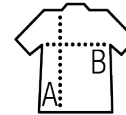

SOL'S SPORTY WOMEN

TEE-SHIRT FEMME MANCHES RAGLAN

Qualité

MESH POLYESTER 140
100% polyester effet respirant - Dry fit
Colletage au col

Style

SPORT
Manches raglan
Dos plus long

Tailles	XS	S	M	L	XL	XXL
A/B	60/41	62/44	64/47	66/50	68/53	70/56